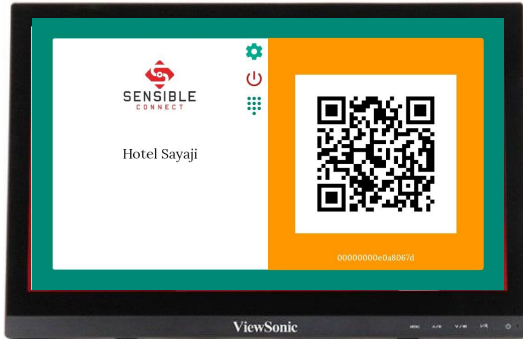

Sensible Biz

User friendly billing solutions

Retail | Restaurants | Self Service | Grocery

Sensible POS Magic - NT

1. Rugged design & easy operation
2. 3 Inches thermal printer with auto-cutter
3. Inbuilt CPU (1 GB / 16 GB)
4. 3 USB, 1 Ethernet, 1 RJ11 Ports
5. Suitable for restaurants, retail & grocery shops

15.6 Monitor | POS Magic | Keyboard & Mouse

Sensible POS Magic - T

1. Rugged design & easy operation
2. 3 Inches thermal printer with auto-cutter
3. Inbuilt CPU (1 GB / 16 GB)
4. 3 USB, 1 Ethernet, 1 RJ11 Ports
5. Suitable for restaurants, retail & grocery shops

15.6 Touch Monitor | POS Magic

Sensible POS TT

1. 7 inch touch screen
2. 2 Inches thermal printer
3. Inbuilt CPU (1 GB / 16 GB)
4. 3 USB, 1 Ethernet, 1 RJ11 Ports
5. Suitable for self service outlets.

7 Touch Monitor | 2 Inches Printer

Sensible POS 307

1. 7 Inch touch screen
2. 3 Inches thermal printer
3. Inbuilt CPU (1 GB / 16 GB)
4. 3 USB, 1 Ethernet, 1 RJ11 Ports
5. Suitable for restaurants & small retail outlets.

7 Touch Screen | 3 Inches Printer